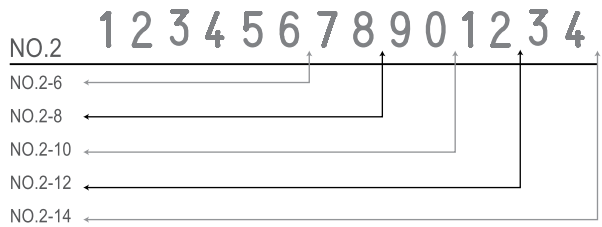

Item No.	Description	List Price
No. 1-6	5/32" - 6 Bands	\$16.65
No. 1-8	5/32" - 8 Bands	\$22.20
No. 1-10	5/32" - 10 Bands	\$35.50
No. 1-12	5/32" - 12 Bands	\$43.70
No. 1-15	5/32" - 15 Bands	\$51.50
No. 1-16	5/32" - 16 Bands	\$56.50

SIZE 2 3/16" Character

Item No.	Description	List Price
No. 2-6	3/16" - 6 Bands	\$22.20
No. 2-8	3/16" - 8 Bands	\$24.50
No. 2-10	3/16" - 10 Bands	\$36.35
No. 2-12	3/16" - 12 Bands	\$43.70
No. 2-14	3/16" - 14 Bands	\$51.40

SIZE 2 1/2 1/4" Character

Item No.	Description	List Price
No. 2 1/2-6	1/4" - 6 Bands	\$30.00
No. 2 1/2-8	1/4" - 8 Bands	\$40.00
No. 2 1/2-10	1/4" - 10 Bands	\$72.50
No. 2 1/2-14	1/4" - 14 Bands	\$77.60

SIZE 3 5/16" Character

Item No.	Description	List Price
No. 3-6	Size 3 - 6 Bands	\$46.00
No. 3-8	Size 3 - 8 Bands	\$68.15
No. 3-10	Size 3 - 10 Bands	\$83.40
No. 3-14	Size 3 - 14 Bands	\$96.90

Layout for 6 band
000000
999999
№ . / . % Kg
€ - - - 1/2 %
X . φ X 3/4 lb.
\$ St.