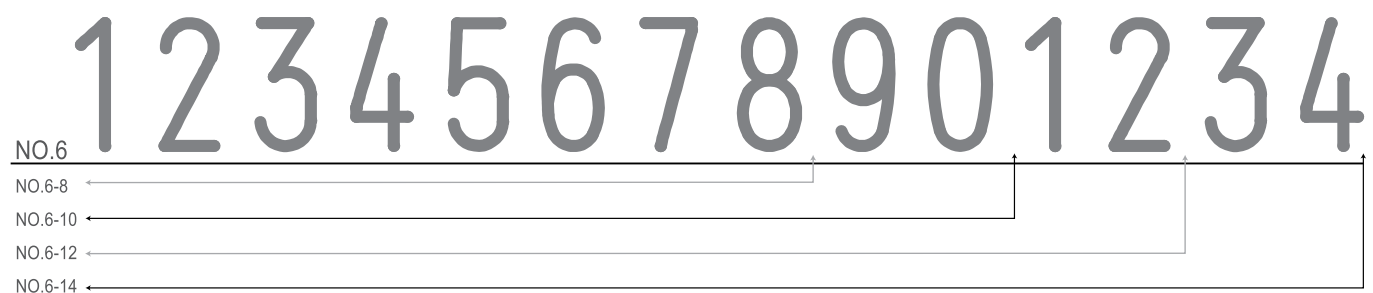

SIZE 5 9/16" Character

Item No.	Description	List Price
No. 5-6	Size 5 - 6 Bands	\$121.25
No. 5-8	Size 5 - 8 Bands	\$139.40
No. 5-14	Size 5 - 14 Bands	\$161.35

SIZE 6 11/16" Character

Item No.	Description	List Price
No. 6-8	Size 6 - 8 Bands	\$174.20
No. 6-10	Size 6 - 10 Bands	\$178.35
No. 6-12	Size 6 - 12 Bands	\$183.35
No. 6-14	Size 6 - 14 Bands	\$197.15