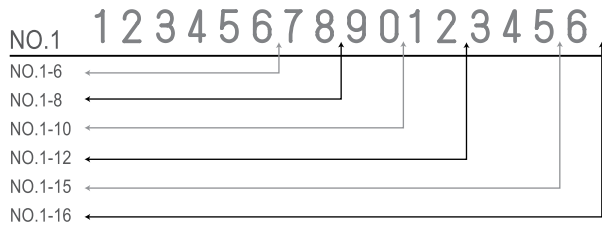

Item No.	Description	List Price
No. 1-6	5/32" - 6 Bands	\$16.65
No. 1-8	5/32" - 8 Bands	\$22.20
No. 1-10	5/32" - 10 Bands	\$35.50
No. 1-12	5/32" - 12 Bands	\$43.70
No. 1-15	5/32" - 15 Bands	\$51.50
No. 1-16	5/32" - 16 Bands	\$56.50

SIZE 2 3/16" Character

Item No.	Description	List Price
No. 2-6	3/16" - 6 Bands	\$22.20
No. 2-8	3/16" - 8 Bands	\$24.50
No. 2-10	3/16" - 10 Bands	\$36.35
No. 2-12	3/16" - 12 Bands	\$43.70
No. 2-14	3/16" - 14 Bands	\$51.40

SIZE 2 1/2 1/4" Character

Item No.	Description	List Price
No. 2 1/2-6	1/4" - 6 Bands	\$30.00
No. 2 1/2-8	1/4" - 8 Bands	\$40.00
No. 2 1/2-10	1/4" - 10 Bands	\$72.50
No. 2 1/2-14	1/4" - 14 Bands	\$77.60

SIZE 3 5/16" Character

Item No.	Description	List Price
No. 3-6	Size 3 - 6 Bands	\$46.00
No. 3-8	Size 3 - 8 Bands	\$68.15
No. 3-10	Size 3 - 10 Bands	\$83.40
No. 3-14	Size 3 - 14 Bands	\$96.90

Layout for 6 band
000000
999999
№ . / . % Kg
€ - - - 1/2 %
X . φ X 3/4 lb.
\$ St.