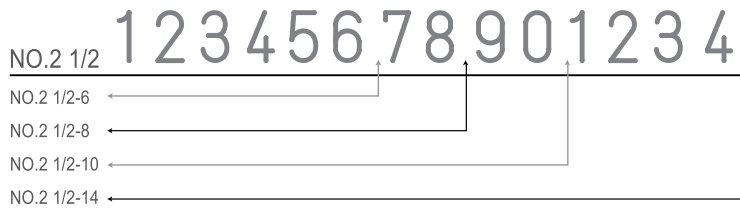

Item No.	Description	List Price
No. 1-6	5/32" - 6 Bands	\$16.65
No. 1-8	5/32" - 8 Bands	\$22.20
No. 1-10	5/32" - 10 Bands	\$35.50
No. 1-12	5/32" - 12 Bands	\$43.70
No. 1-15	5/32" - 15 Bands	\$51.50
No. 1-16	5/32" - 16 Bands	\$56.50

SIZE 2 3/16" Character

Item No.	Description	List Price
No. 2-6	3/16" - 6 Bands	\$22.20
No. 2-8	3/16" - 8 Bands	\$24.50
No. 2-10	3/16" - 10 Bands	\$36.35
No. 2-12	3/16" - 12 Bands	\$43.70
No. 2-14	3/16" - 14 Bands	\$51.40

SIZE 2 1/2 1/4" Character

Item No.	Description	List Price
No. 2 1/2-6	1/4" - 6 Bands	\$30.00
No. 2 1/2-8	1/4" - 8 Bands	\$40.00
No. 2 1/2-10	1/4" - 10 Bands	\$72.50
No. 2 1/2-14	1/4" - 14 Bands	\$77.60

SIZE 3 5/16" Character

Item No.	Description	List Price
No. 3-6	Size 3 - 6 Bands	\$46.00
No. 3-8	Size 3 - 8 Bands	\$68.15
No. 3-10	Size 3 - 10 Bands	\$83.40
No. 3-14	Size 3 - 14 Bands	\$96.90

Layout for 6 band
000000
999999
№ . / . % Kg
€ - - - 1/2 %
X . φ X 3/4 lb.
\$ St.