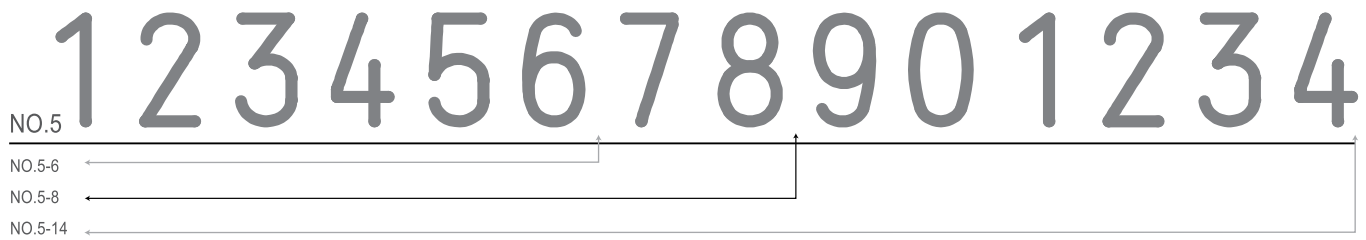

SIZE 5 9/16" Character

Item No.	Description	List Price
No. 5-6	Size 5 - 6 Bands	\$121.25
No. 5-8	Size 5 - 8 Bands	\$139.40
No. 5-14	Size 5 - 14 Bands	\$161.35

SIZE 6 11/16" Character

Item No.	Description	List Price
No. 6-8	Size 6 - 8 Bands	\$174.20
No. 6-10	Size 6 - 10 Bands	\$178.35
No. 6-12	Size 6 - 12 Bands	\$183.35
No. 6-14	Size 6 - 14 Bands	\$197.15