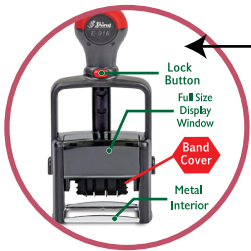

50% METAL, 50% PLASTIC, 100% VALUE