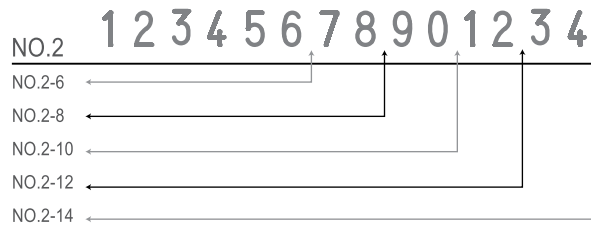

Layout for 6 band

000000
999999
№ . / . % Kg
€ - - - ½ %
X . ¢ ¾ lb.
$ St.

Layout for 8 band

00000000
99999999
№ / / . . % Kg
€ - - - F - ½ %
. . X ¢ X ¾ lb.
$ St.

Layout for 10 band

0000000000
9999999999
№ / / / . . % Kg
€ - - - - F - ½ %
. . . X ¢ X ¾ lb.
$ St.

SIZE 0 1/8" Character

Item No.	Description	List Price
No. 0-6	1/8" - 6 Bands	$17.50
No. 0-8	1/8" - 8 Bands	$23.30
No. 0-10	1/8" - 10 Bands	$33.30
No. 0-12	1/8" - 12 Bands	$39.80

SIZE 1 5/32" Character

Item No.	Description	List Price
No. 1-6	5/32" - 6 Bands	$17.50
No. 1-8	5/32" - 8 Bands	$23.30
No. 1-10	5/32" - 10 Bands	$37.30
No. 1-12	5/32" - 12 Bands	$45.80
No. 1-15	5/32" - 15 Bands	$54.00
No. 1-16	5/32" - 16 Bands	$59.30

SIZE 2 3/16" Character

Item No.	Description	List Price
No. 2-6	3/16" - 6 Bands	$23.30
No. 2-8	3/16" - 8 Bands	$25.70
No. 2-10	3/16" - 10 Bands	$38.20
No. 2-12	3/16" - 12 Bands	$45.80
No. 2-14	3/16" - 14 Bands	$54.00

SIZE 2 1/2 1/4" Character

Item No.	Description	List Price
No. 2 1/2-6	1/4" - 6 Bands	$31.50
No. 2 1/2-8	1/4" - 8 Bands	$42.00
No. 2 1/2-10	1/4" - 10 Bands	$76.20
No. 2 1/2-14	1/4" - 14 Bands	$81.50

SIZE 3 5/16" Character

Item No.	Description	List Price
No. 3-6	Size 3 - 6 Bands	$48.30
No. 3-8	Size 3 - 8 Bands	$71.50
No. 3-10	Size 3 - 10 Bands	$87.70
No. 3-14	Size 3 - 14 Bands	$101.70