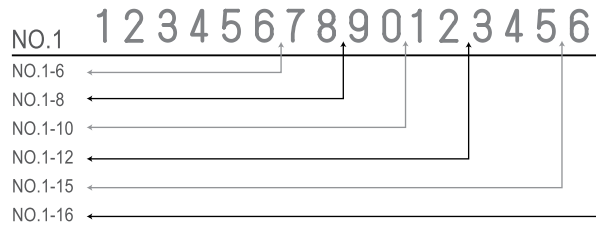

Layout for 6 band

000000
999999
№ . / . % Kg
€ - - - ½ %
X . ¢ ¾ lb.
$ St.

Layout for 8 band

00000000
99999999
№ / / . . % Kg
€ - - - F - ½ %
. . X ¢ X ¾ lb.
$ St.

Layout for 10 band

0000000000
9999999999
№ / / / . . % Kg
€ - - - - F - ½ %
. . . X ¢ X ¾ lb.
$ St.

SIZE 0 1/8" Character

Item No.	Description	List Price
No. 0-6	1/8" - 6 Bands	$17.50
No. 0-8	1/8" - 8 Bands	$23.30
No. 0-10	1/8" - 10 Bands	$33.30
No. 0-12	1/8" - 12 Bands	$39.80

SIZE 1 5/32" Character

Item No.	Description	List Price
No. 1-6	5/32" - 6 Bands	$17.50
No. 1-8	5/32" - 8 Bands	$23.30
No. 1-10	5/32" - 10 Bands	$37.30
No. 1-12	5/32" - 12 Bands	$45.80
No. 1-15	5/32" - 15 Bands	$54.00
No. 1-16	5/32" - 16 Bands	$59.30

SIZE 2 3/16" Character

Item No.	Description	List Price
No. 2-6	3/16" - 6 Bands	$23.30
No. 2-8	3/16" - 8 Bands	$25.70
No. 2-10	3/16" - 10 Bands	$38.20
No. 2-12	3/16" - 12 Bands	$45.80
No. 2-14	3/16" - 14 Bands	$54.00

SIZE 2 1/2 1/4" Character

Item No.	Description	List Price
No. 2 1/2-6	1/4" - 6 Bands	$31.50
No. 2 1/2-8	1/4" - 8 Bands	$42.00
No. 2 1/2-10	1/4" - 10 Bands	$76.20
No. 2 1/2-14	1/4" - 14 Bands	$81.50

SIZE 3 5/16" Character

Item No.	Description	List Price
No. 3-6	Size 3 - 6 Bands	$48.30
No. 3-8	Size 3 - 8 Bands	$71.50
No. 3-10	Size 3 - 10 Bands	$87.70
No. 3-14	Size 3 - 14 Bands	$101.70