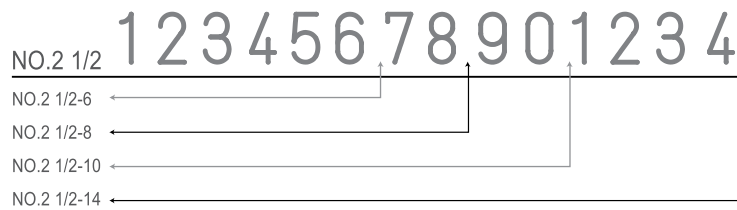

Layout for 6 band

000000
999999
№ . / . % Kg
€ - - - ½ %
X . ¢ ¾ lb.
$ St.

Layout for 8 band

00000000
99999999
№ / / . . % Kg
€ - - - F - ½ %
. . X ¢ X ¾ lb.
$ St.

Layout for 10 band

0000000000
9999999999
№ / / / . . % Kg
€ - - - - F - ½ %
. . . X ¢ X ¾ lb.
$ St.

SIZE 0 1/8" Character

Item No.	Description	List Price
No. 0-6	1/8" - 6 Bands	$17.50
No. 0-8	1/8" - 8 Bands	$23.30
No. 0-10	1/8" - 10 Bands	$33.30
No. 0-12	1/8" - 12 Bands	$39.80

SIZE 1 5/32" Character

Item No.	Description	List Price
No. 1-6	5/32" - 6 Bands	$17.50
No. 1-8	5/32" - 8 Bands	$23.30
No. 1-10	5/32" - 10 Bands	$37.30
No. 1-12	5/32" - 12 Bands	$45.80
No. 1-15	5/32" - 15 Bands	$54.00
No. 1-16	5/32" - 16 Bands	$59.30

SIZE 2 3/16" Character

Item No.	Description	List Price
No. 2-6	3/16" - 6 Bands	$23.30
No. 2-8	3/16" - 8 Bands	$25.70
No. 2-10	3/16" - 10 Bands	$38.20
No. 2-12	3/16" - 12 Bands	$45.80
No. 2-14	3/16" - 14 Bands	$54.00

SIZE 2 1/2 1/4" Character

Item No.	Description	List Price
No. 2 1/2-6	1/4" - 6 Bands	$31.50
No. 2 1/2-8	1/4" - 8 Bands	$42.00
No. 2 1/2-10	1/4" - 10 Bands	$76.20
No. 2 1/2-14	1/4" - 14 Bands	$81.50

SIZE 3 5/16" Character

Item No.	Description	List Price
No. 3-6	Size 3 - 6 Bands	$48.30
No. 3-8	Size 3 - 8 Bands	$71.50
No. 3-10	Size 3 - 10 Bands	$87.70
No. 3-14	Size 3 - 14 Bands	$101.70