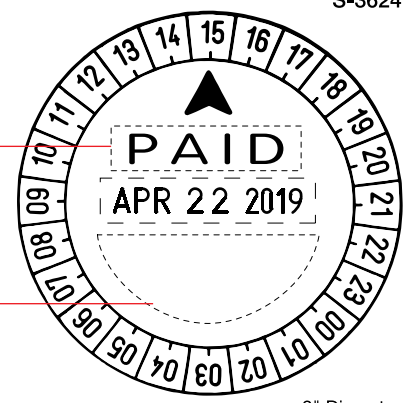

S-3624

2" Diameter

S-3200-1 **